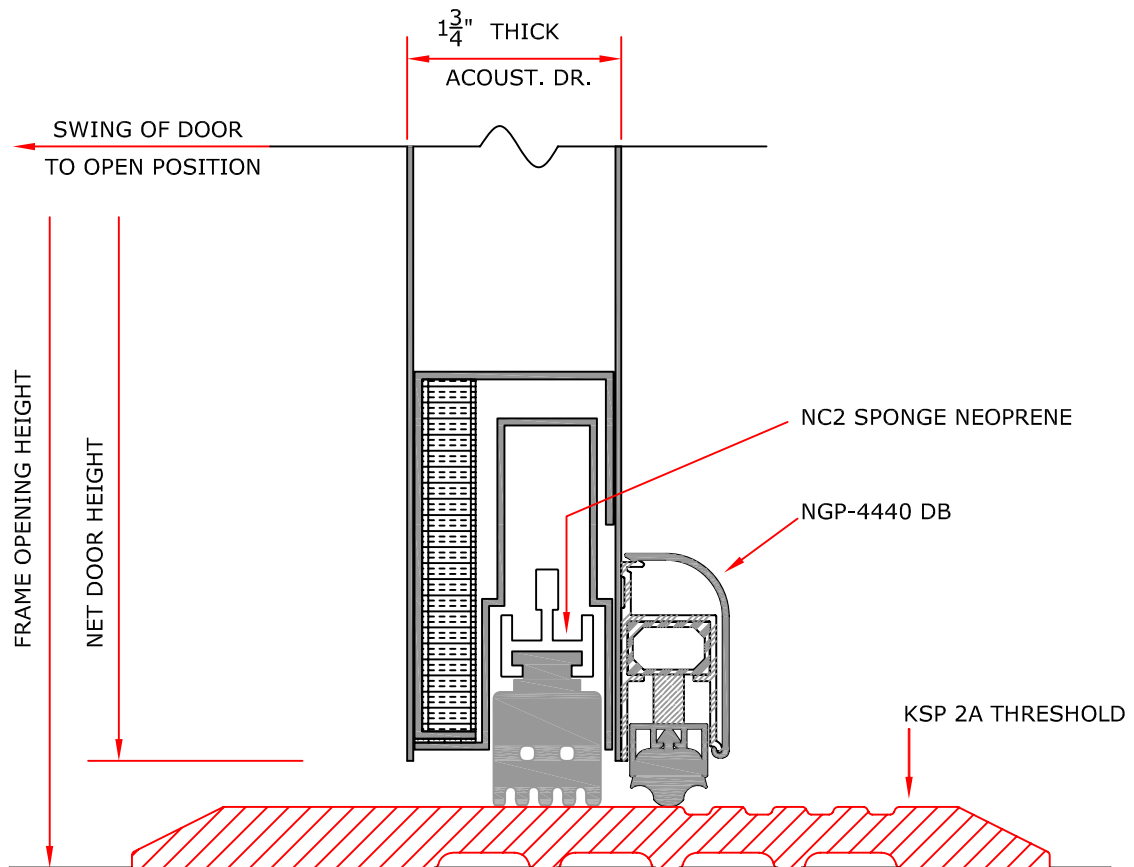

STC 40

Pico Rivera, CA 90660
(562) 695 - 0645

With Applied NGP4440 DB

STC 40

Pico Rivera, CA 90660
(562) 695 - 0645