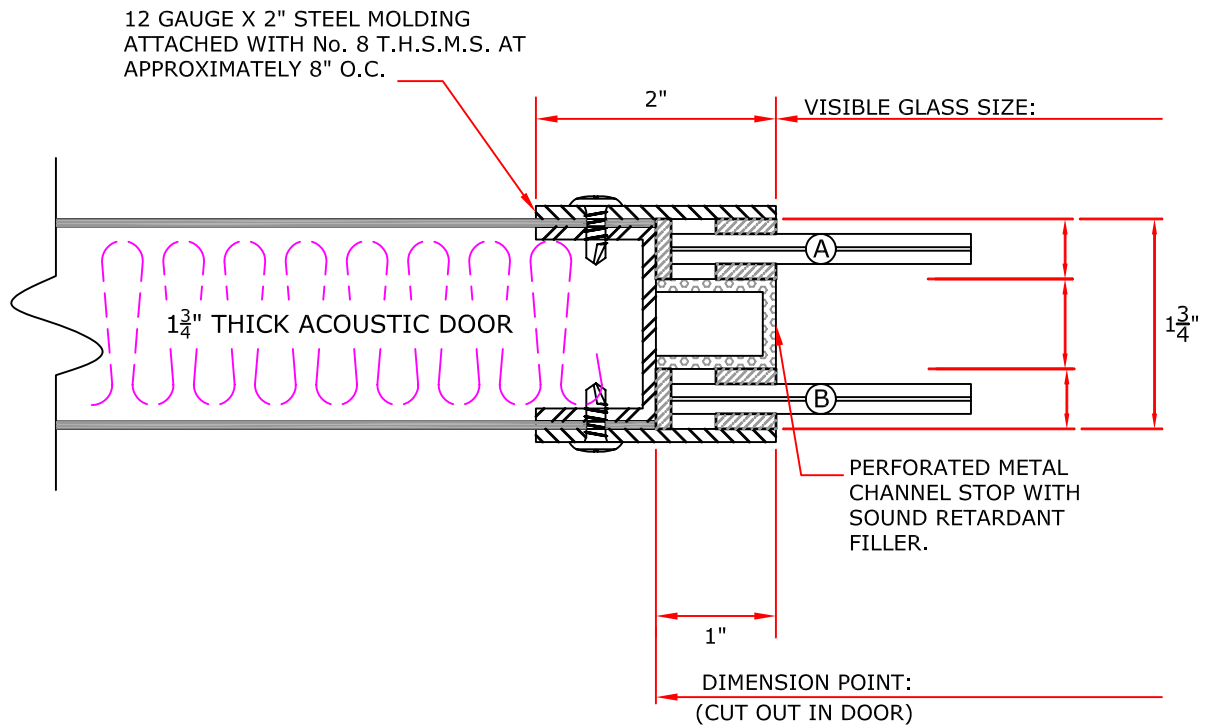

STC-45

Pico Rivera, CA 90660
(562) 695 - 0645

CAM-LIFT DOOR BOTTOM ASSEMBLIES

STC 45

Pico Rivera, CA 90660
(562) 695 - 0645

Glazing Requirement will change upon STC rating

STC Visionlite kit for Acoustic Doors