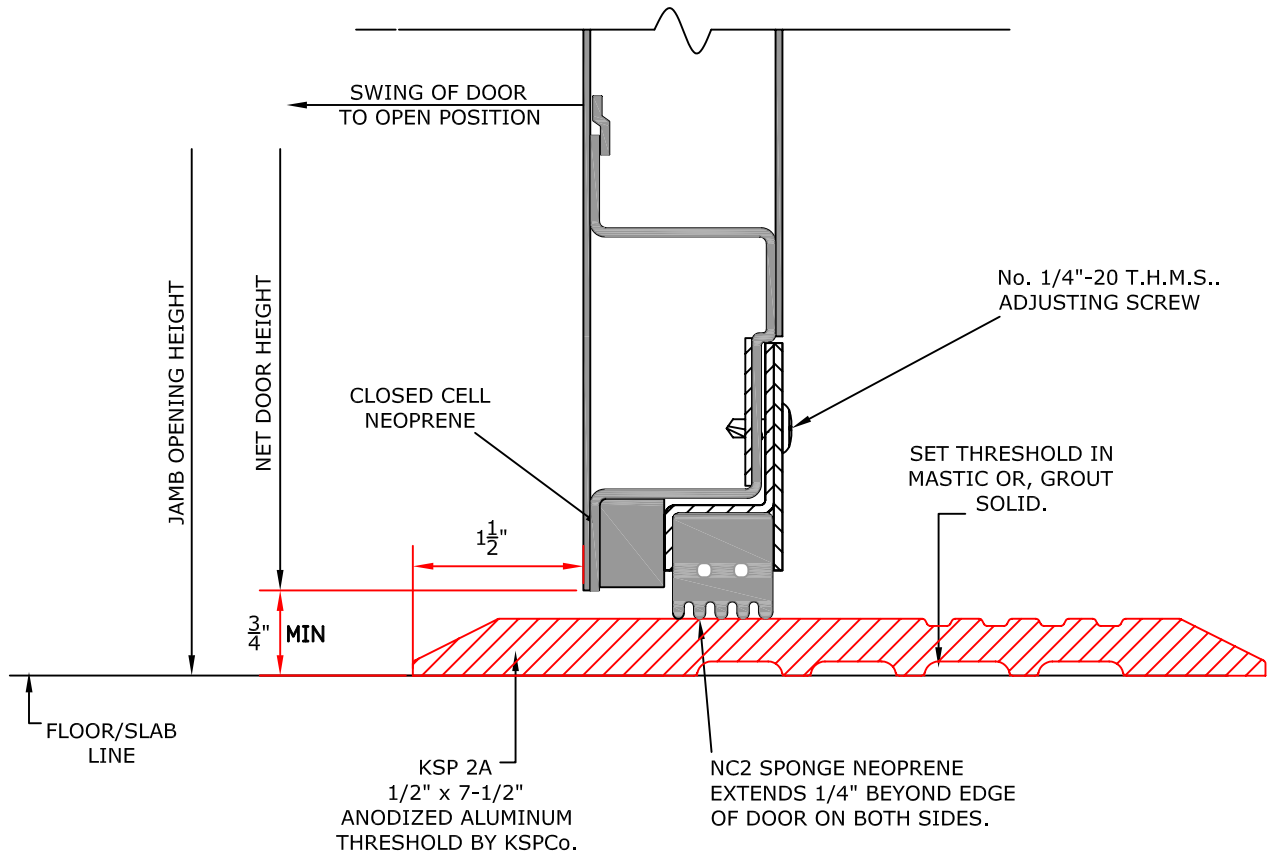

STC-45

Pico Rivera, CA 90660
(562) 695 - 0645

CAM-LIFT DOOR BOTTOM ASSEMBLIES

STC 45

Pico Rivera, CA 90660
(562) 695 - 0645

Glazing Requirement will change upon STC rating

STC Visionlite kit for Acoustic Doors