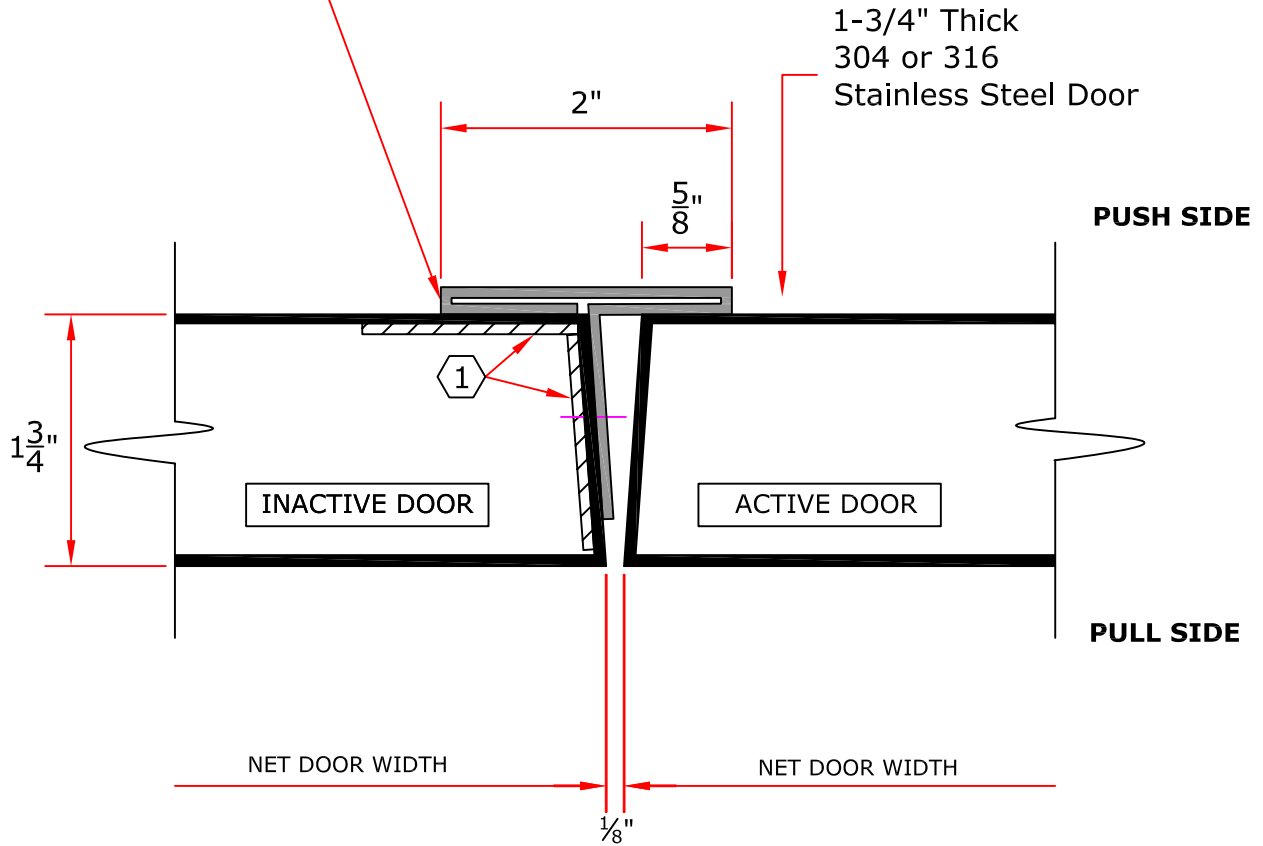

14 GAUGE FACTORY INSTALLED STAINLESS STEEL  
ASTRAGAL MOUNTED ON THE '**PUSH SIDE**' OF THE  
INACTIVE DOOR.

① 14 GAUGE x 1 1/2" CONTINUOUS  
REINFORCEMENT BY KSP CO..

## In-Between Astragal

Pico Rivera, CA 90660  
(562) 695 - 0645

14 GAUGE FACTORY INSTALLED STAINLESS STEEL  
ASTRAGAL MOUNTED ON THE '**PUSH SIDE**' OF THE  
INACTIVE DOOR WITH 1/4 -20 F.H.M.S. @ 12" O.C.

① 14 GAUGE x 1 1/2" CONTINUOUS  
REINFORCEMENT BY KSP CO..