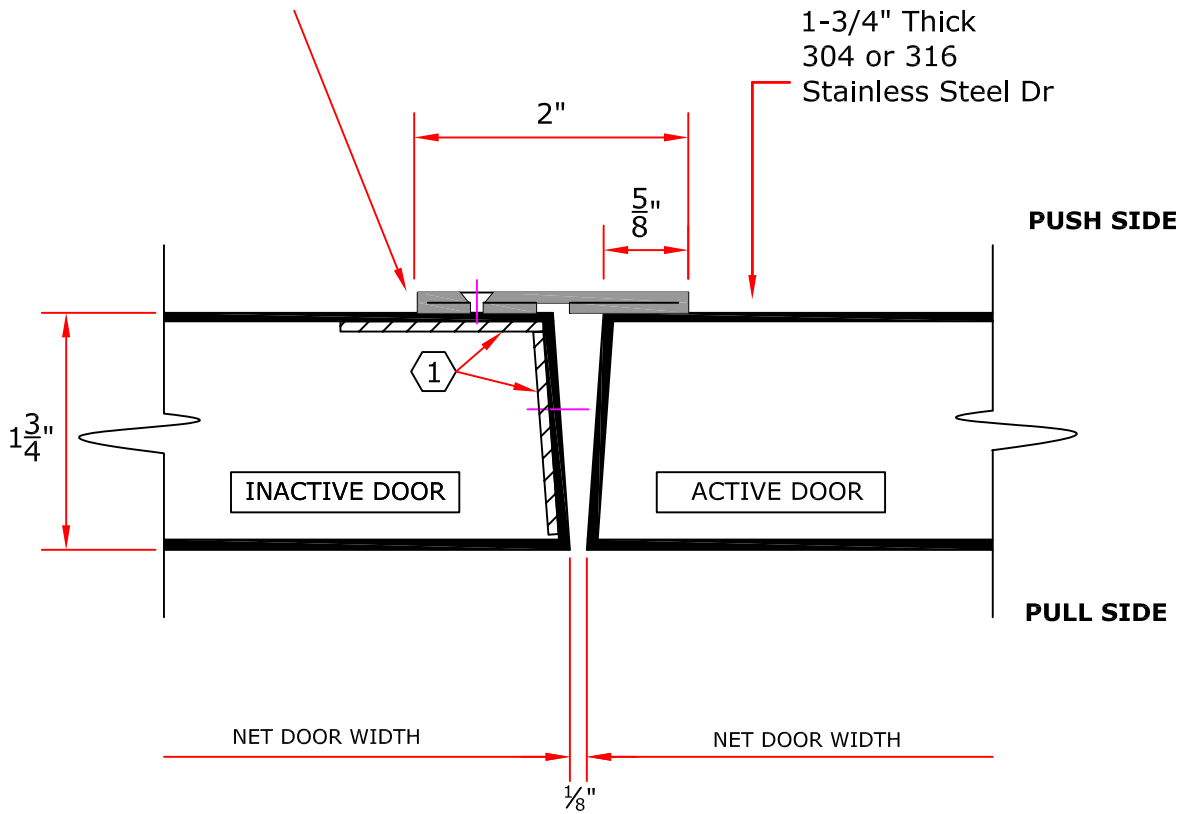

14 GAUGE FACTORY INSTALLED STAINLESS STEEL  
ASTRAGAL MOUNTED ON THE '**PUSH SIDE**' OF THE  
INACTIVE DOOR.

① 14 GAUGE x 1 1/2" CONTINUOUS  
REINFORCEMENT BY KSP CO..

## In-Between Astragal

Pico Rivera, CA 90660  
(562) 695 - 0645

14 GAUGE FACTORY INSTALLED STAINLESS STEEL  
ASTRAGAL MOUNTED ON THE '**PUSH SIDE**' OF THE  
INACTIVE DOOR WITH 1/4 -20 F.H.M.S. @ 12" O.C.

① 14 GAUGE x 1 1/2" CONTINUOUS  
REINFORCEMENT BY KSP CO..